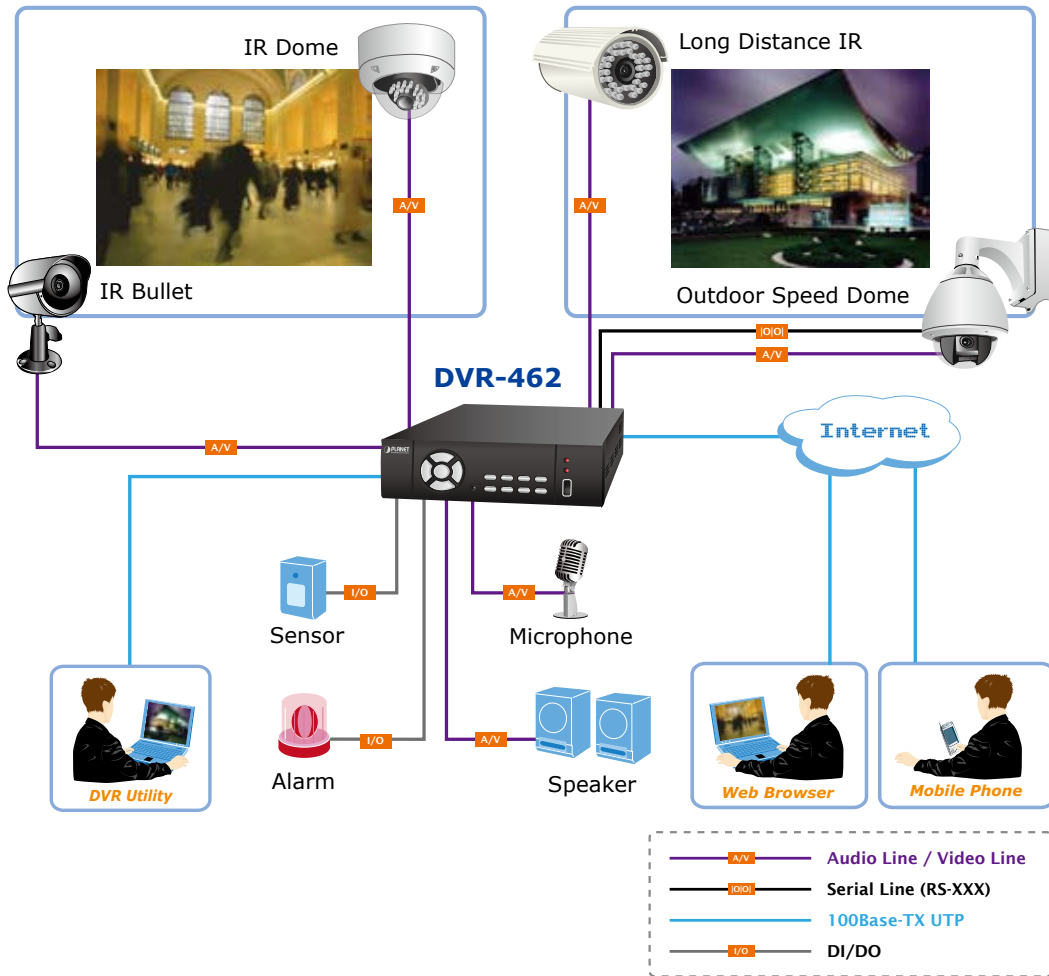

APPLICATIONS

DVR translates the traditional CCTV surveillance system into IP surveillance network

The DVR-462 supports up to 4 cameras management easily. It is designed in compact size for easy installation and can be deployed to monitor indoor and outdoor anywhere at day and night,.

By the bundled DVR utility in the DVR-462, the administrator can efficiently check and playback the recorded video in the surveillance system via LAN or WAN. Moreover, 3GPP is supported by the DVR-462 for remote monitoring through any at-hand 3G mobile devices.