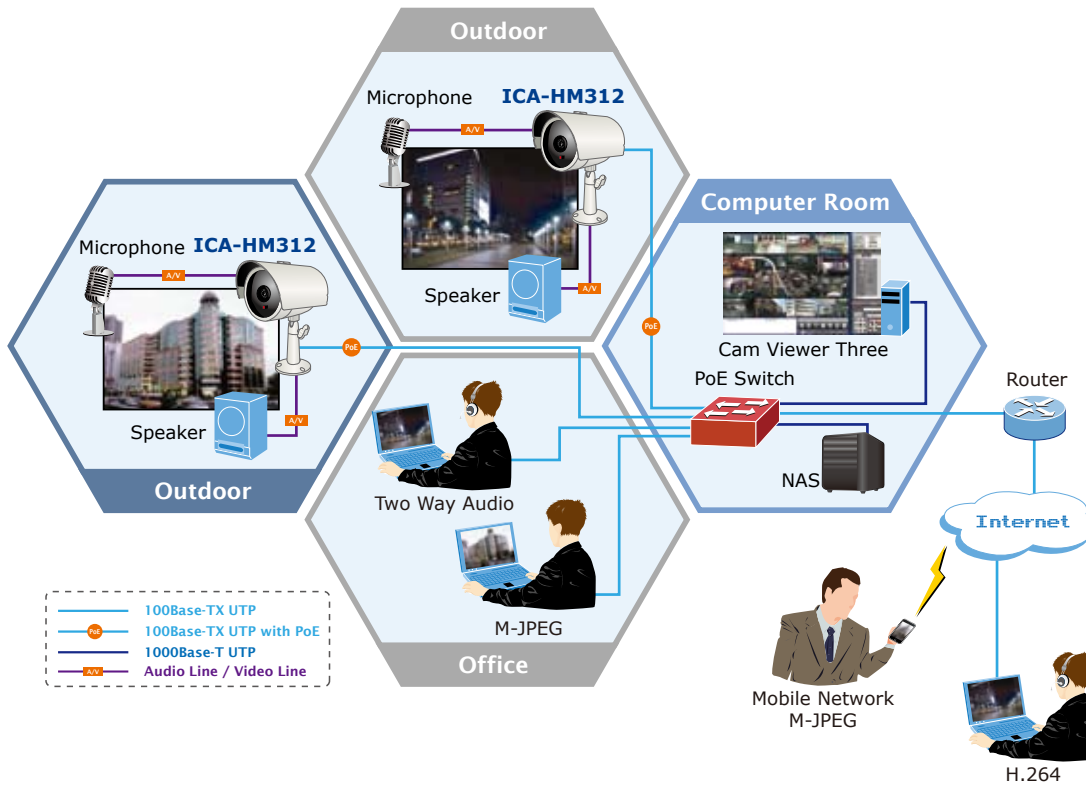

APPLICATIONS

PLANET ICA-HM312 is providing integrated surveillance applications to deliver crisp and clear images, perfect for the identification of objects and persons.

SPECIFICATION

Product	2 Mega-Pixel 25M IR Outdoor Bullet PoE IP Camera
Model	ICA-HM312
Video Specification	
Image Sensor	1/2.7" 2Mega Sensor
Lens	4mm Fixed Lens with Fixed Iris
Sensitivity	0.2 Lux @ F1.2
View Angle	H: 71 Degree V: 49 Degree
Video Encoder	H.264 / MPEG-4 / M-JPEG
Rate Control	CBR (Constant Bit Rate) / VBR (Variable Bit Rate)
Video Resolution	1920 x 1080 / 1280 x 720 / 640 x 360 / 320 x 180 / 160 x 90
Frame Rate	Up to 30fps for all resolutions (2M Real-time)
Image Control	AE, AWB 3D Noise reduction Color, Brightness, Sharpness, Contrast, Hue Mirror/Flip 8 Privacy Masks Text, time and date overlay
Audio Specification	
Audio Codec	RTSP: G.711 64kbps, G.726 32kbps 3GPP: AMR
Audio Streaming	One-Way or Two-Way
Microphone (Audio Input)	External microphone input, Phone Jack
Audio Output	Adjustable audio output gain, Phone Jack