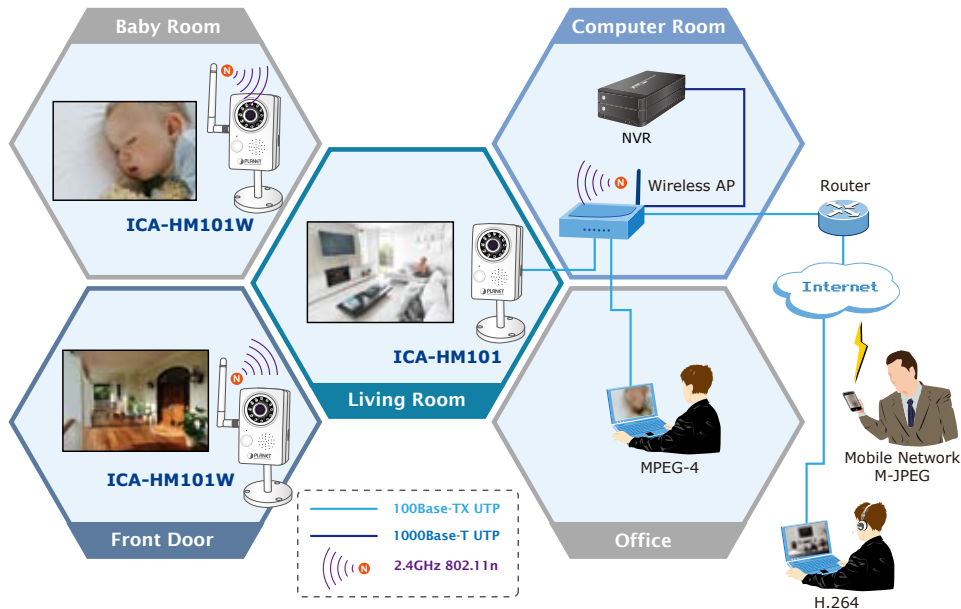

#### AUDIO

- 2-Way audio with built-in microphone and speaker
- Sensor input and alarm output

#### NETWORK AND CONFIGURATION

- Easy configuration and management via Windows-based utility or web interface
- Compliant with IEEE 802.3af PoE interface for flexible deployment
- 20-profile encoder simultaneously
- UDP / TCP / HTTP / HTTPS protocols selectable
- Cam Viewer 3 Central management software supported

#### SYSTEM INTEGRATION

- Store-to-NAS function enables video files saved without operating software
- DDNS, PPPoE and FTP uploading support more alternatives in surveillance network
- SD Card supported for Local Video Recording
- ONVIF standard supported
- 3GPP for 3G mobile remote applications
- UPnP device discovery and NAT router transversal for easy installation

**APPLICATIONS**

PLANET ICA-HM101 is a highly cost-effective network camera designed for home monitoring. It provides clear identification of objects and people, so it perfectly satisfies surveillance needs from all aspects such as front door, baby room, living room and etc.