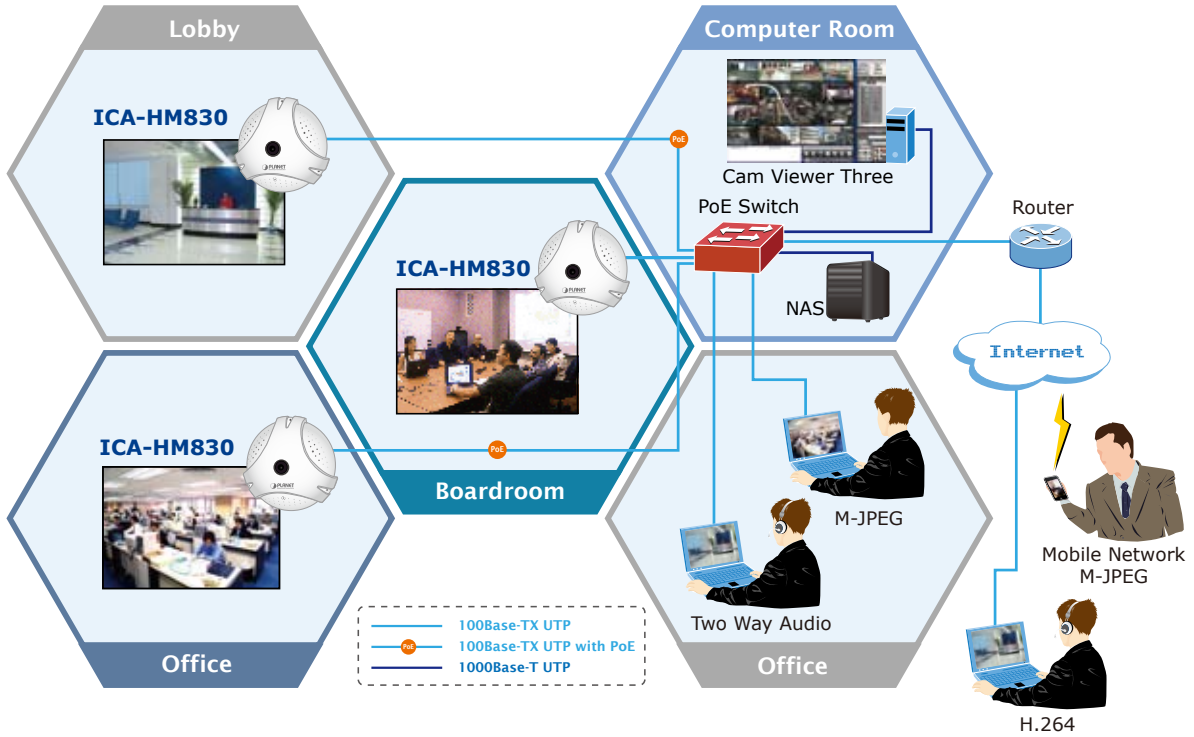

H.264 2Mega-Pixel Fish-Eye Panorama IP Camera

PLANET ICA-HM830 is the new H.264 2Mega-Pixel Fixed Dome IP camera featuring a fish-eye lens for 360 degree panoramic wide angle view without blind spot. The ICA-HM830 delivers clear image through Multi-streaming H.264 and Motion JPEG video up to UXGA (1600 x 1200 pixels). The fish-eye lens with 2Mega Pixel high resolution images provides 360 degree wide view surveillance and the panorama function with quad view enables four different angles images to display simultaneously for monitoring and recording.

The ICA-HM830 is highly flexible to be applied in various kinds of IP surveillance environment. It has built-in ICR (IR-cut filter Removable) for day / night surveillance and is compatible with IEEE 802.3af PoE (Power over Ethernet) for easy installation without concerning the outlet / socket locations. In addition, the ICA-HM830 provides surveillance functions including DI/DO alarm, MicroSD card support for local storage, and 2-Way audio that enables audio communication between local and remote ICA-HM830 installed sites by connecting the external microphone and speaker.

The ICA-HM830 is the perfect panoramic surveillance application for the hallway, stores or offices so customers do not need to install multiple IP cameras and thus can save lots of installation and maintenance cost. Moreover, the ICA-HM830 can be managed by PLANET Cam Viewer 3 IP-Surveillance management software for multi-camera video surveillance application and provides monitoring, recording and event management functions to secure your property and life.

APPLICATIONS

PLANET ICA-HM830 is providing various surveillance applications to deliver 360° panoramic clear images. It can provide identification of objects and people, perfect for surveillance needs from all aspects such as POS / Cashier of a shop, the mall, lobby, public area and etc.